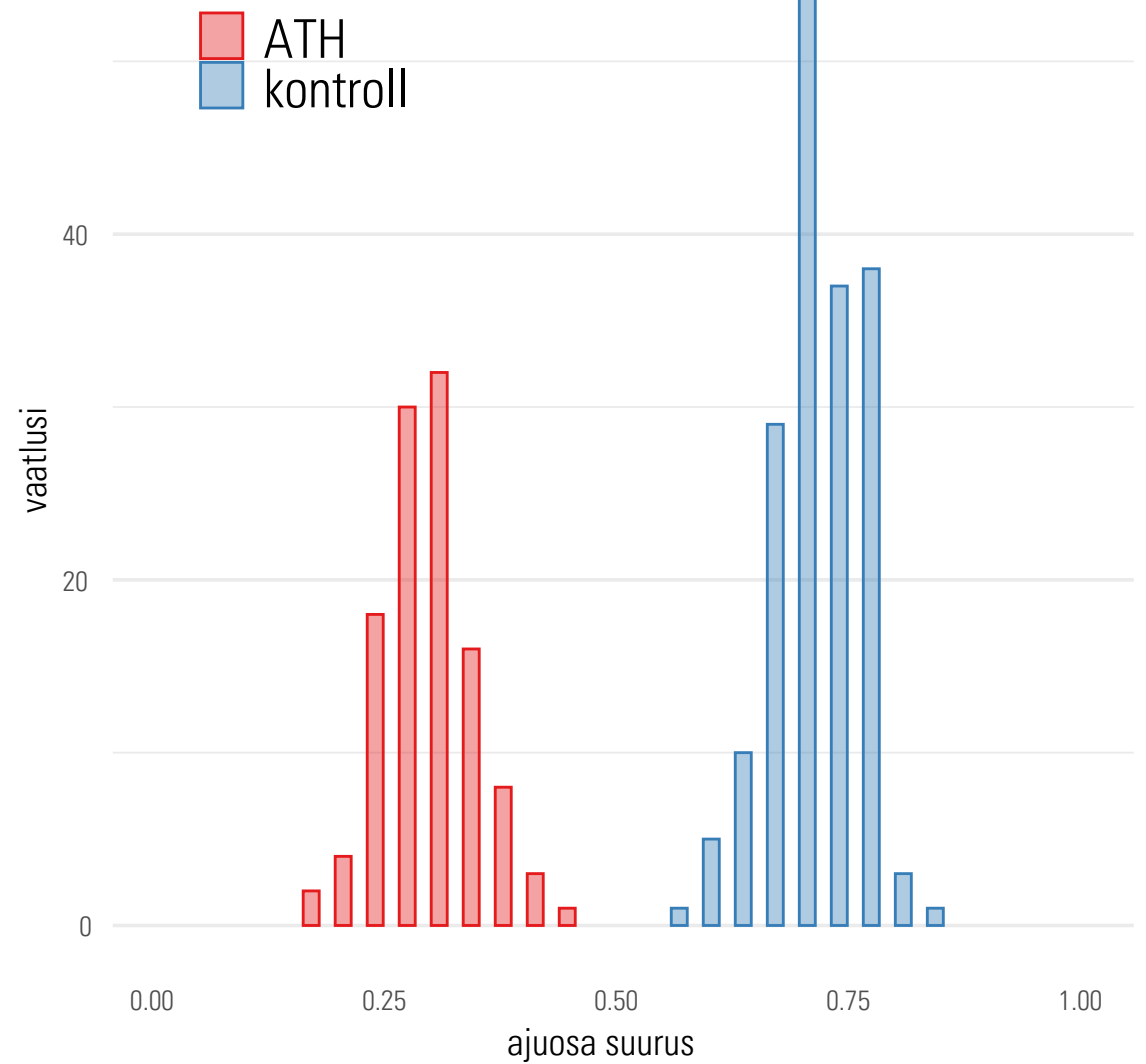

MIDA TÄHENDAB ERINEVUS?