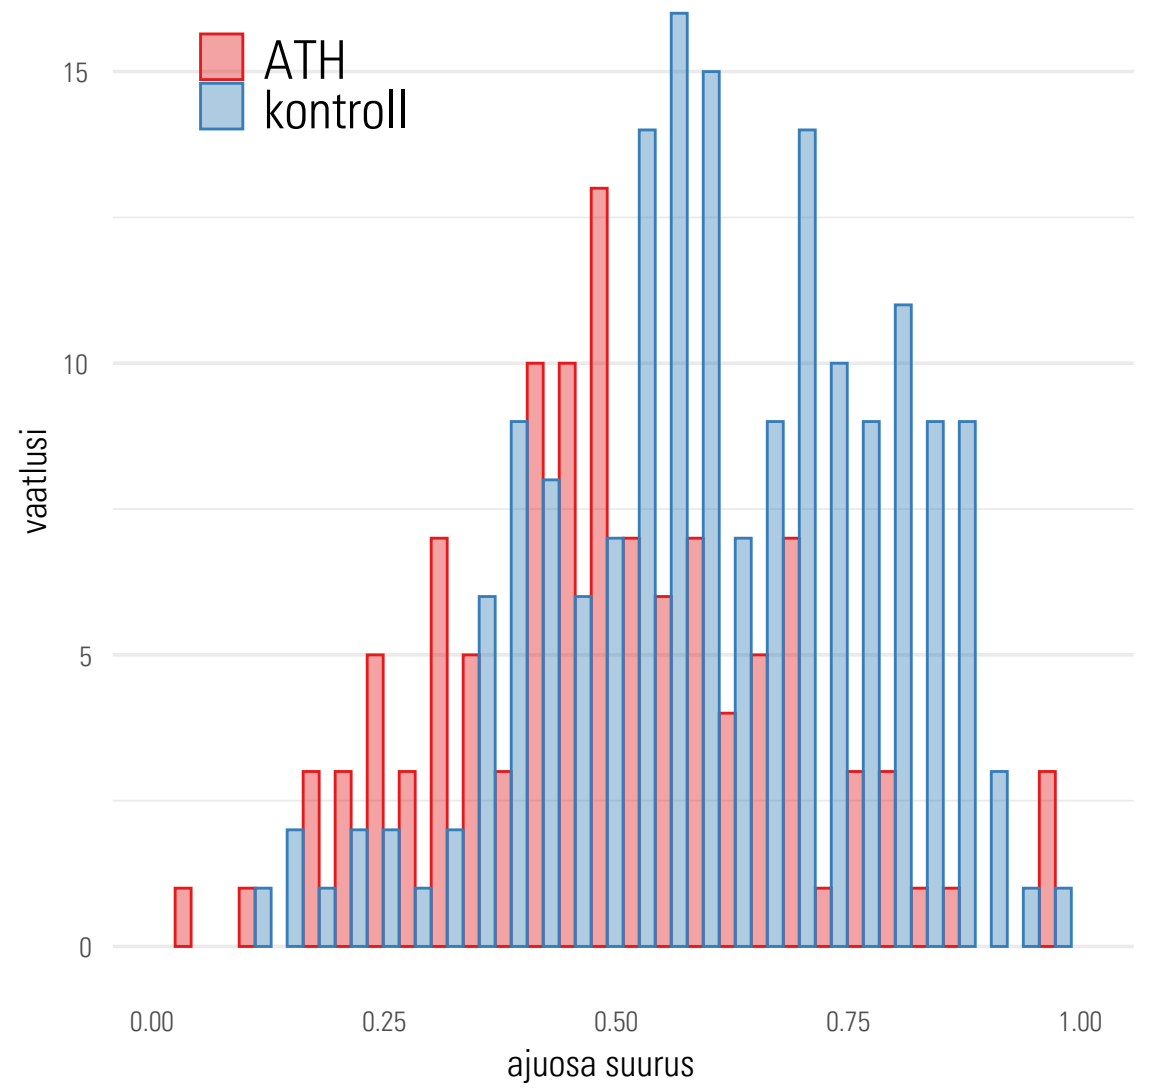

MIDA TÄHENDAB ERINEVUS?